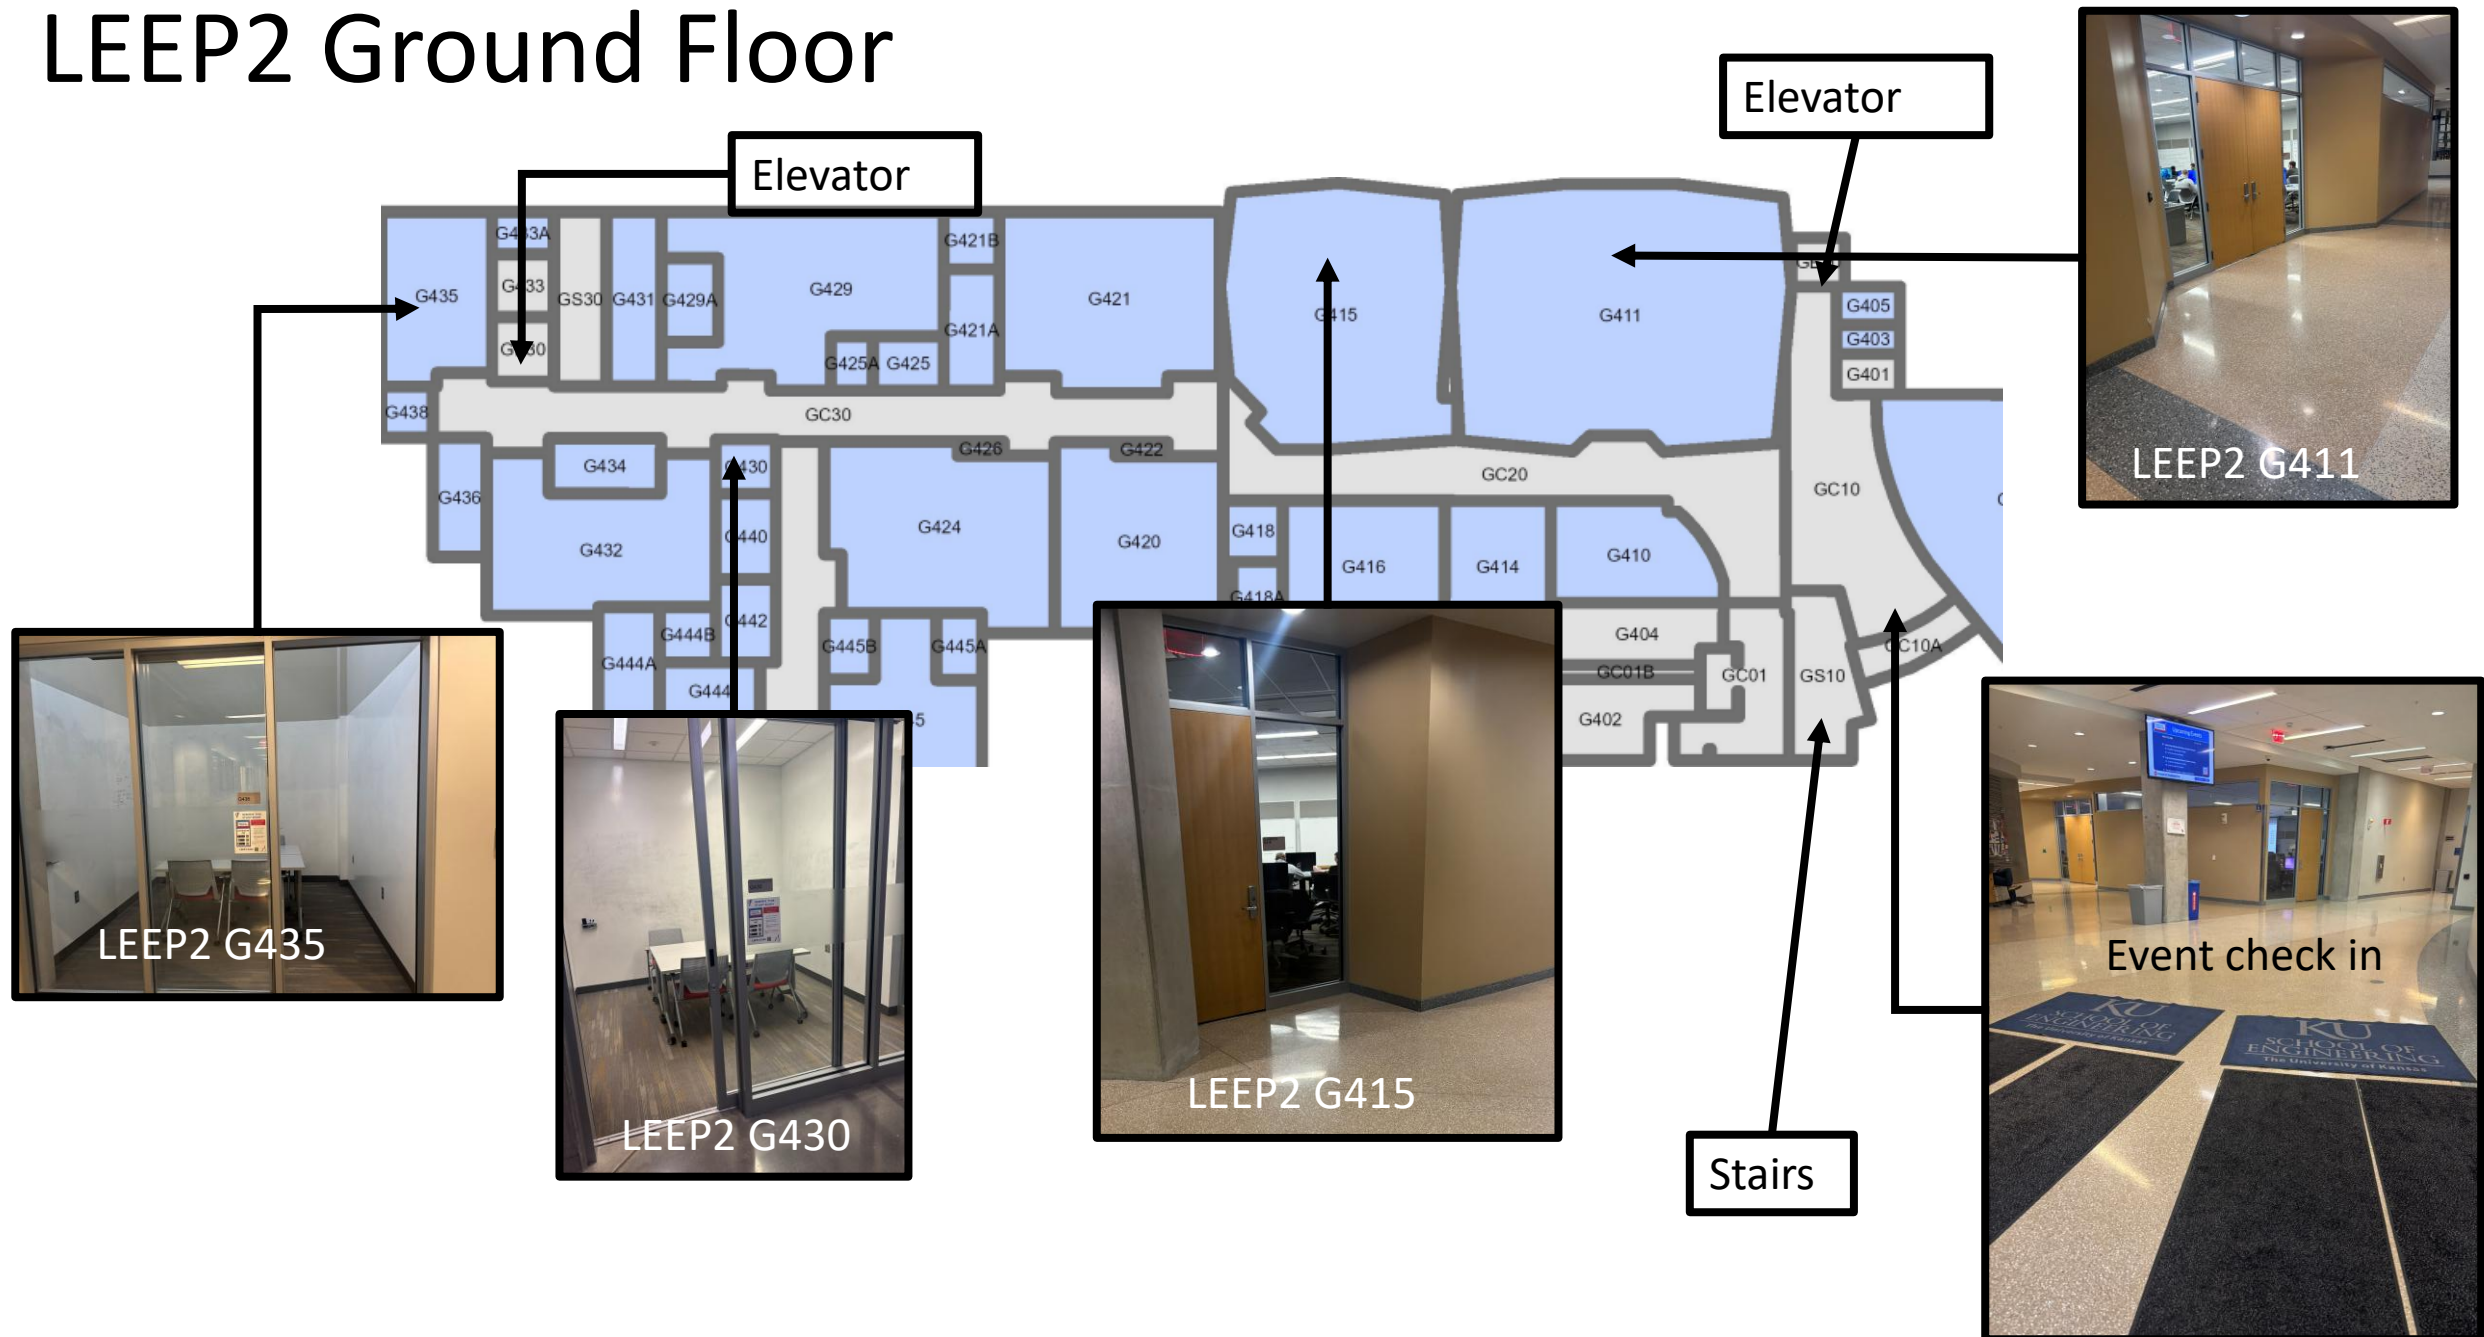

# LEEP2 Ground Floor

Stairs

# LEEP2 First Floor

To Learned Hall

To Learned

Entrance/Exit

Entrance/Exit

First floor  
LEEP2 study  
rooms  
(1320-1328)

Elevator

Stairs to ground floor

# LEEP2 Second Floor

# General rules/tips

- This map is for those who may not have been to KU engineering before or cannot connect to the “KU Guest” Wi-Fi
- If you are lost, please find an organizer and we will assist you!
- There will be room numbers (and activity room signs around the hallway) to direct you to a specific room.
- Off limit areas: Learned 4<sup>th</sup> floor, Eaton 3<sup>rd</sup> floor and any space not shown on the engineering map (laboratories are locked)