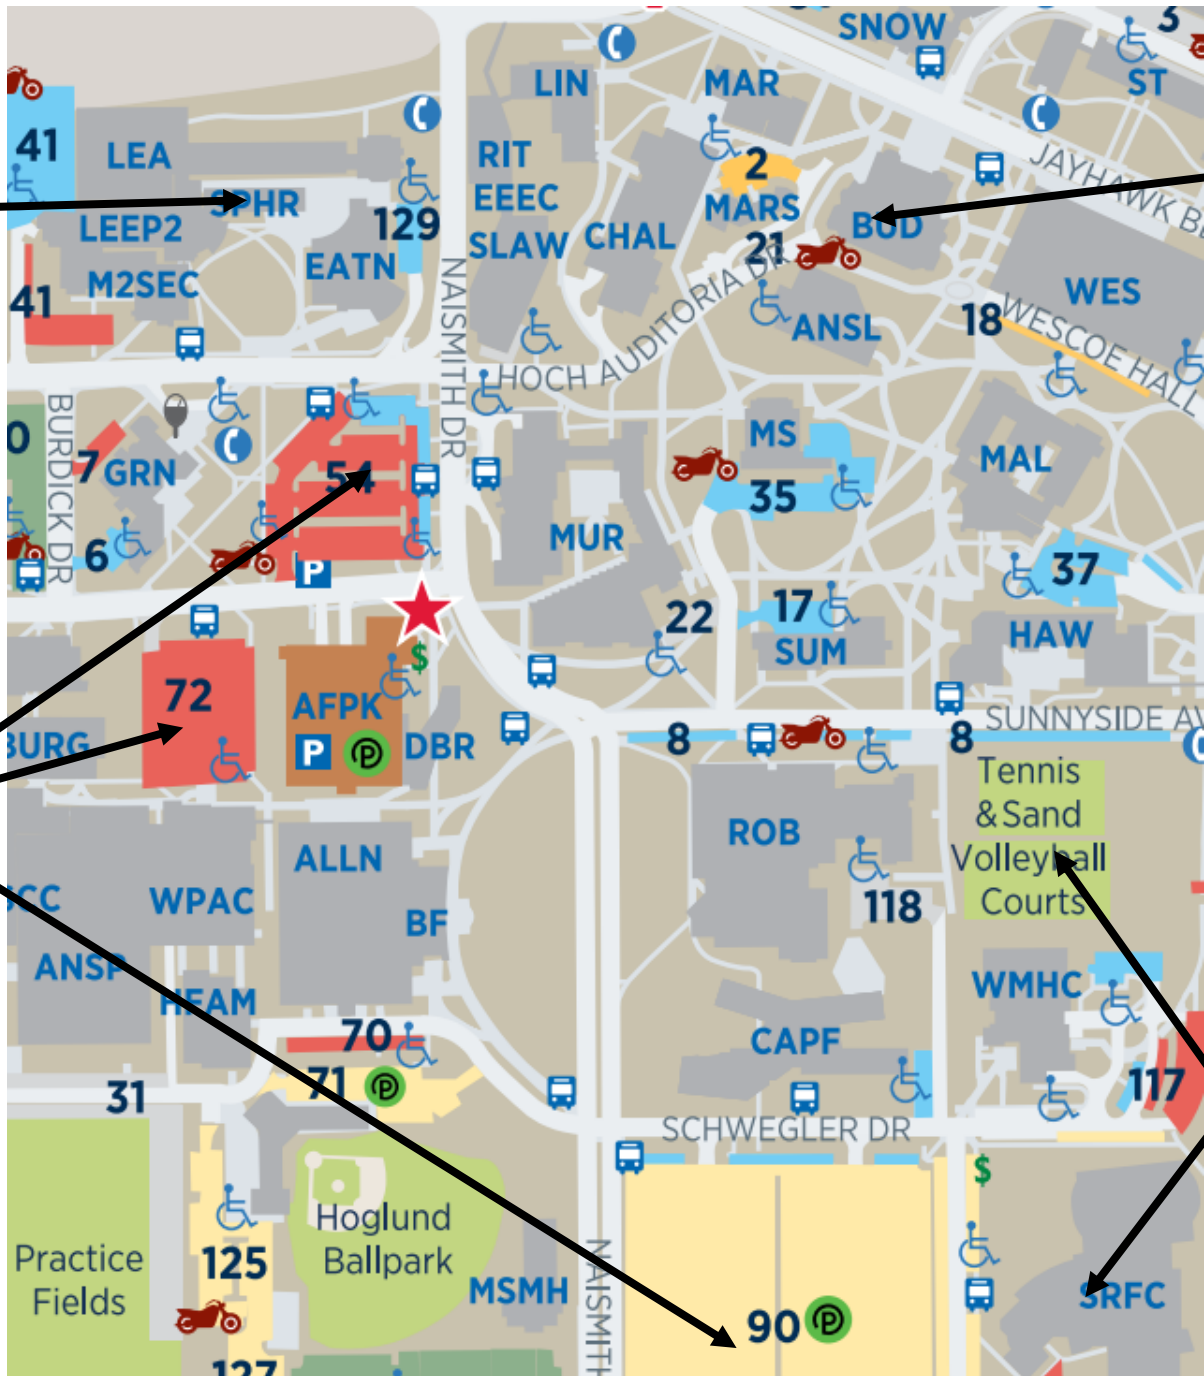

# HackKU 2026 Map locations

# Learned 3<sup>rd</sup> floor

Stairs

Stairs

Elevator

Engineering complex

Budig Hall

Park in lots 54, 72 or 90.  
DO NOT PARK IN THE GARAGE

Rec showers/outdoor activities

# General rules/tips

- This map is for those who may not have been to KU engineering before or cannot connect to the “KU Guest” Wi-Fi
- If you are lost, please find an organizer and we will assist you!
- There will be room numbers (and activity room signs around the hallway) to direct you to a specific room.
- Off limit areas: Learned 4<sup>th</sup> floor, Eaton 3<sup>rd</sup> floor and any space not shown on the engineering map (laboratories are locked)